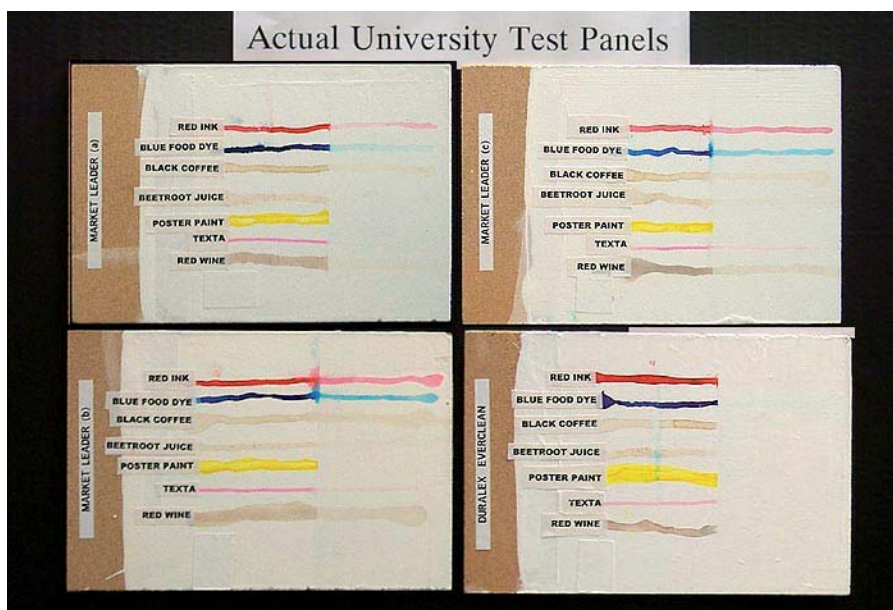

### AVAILABLE IN SUBDUED 7.5 LOW SHEEN

At 12 gloss level, Everclean Low Sheen has been considered too glossy for some needs. Due to many requests we now also have available Everclean White and bases in 7.5.

# TESTED

We spent thousands of dollars to have a Sydney University test Durablex Everclean against all opposition stain resisting wall paints to determine which product is the best.

The university purchased the paint from random stores, so that the test could not be doctored.

The stains used were:-

- Red ink
- Blue food dye
- Hot black coffee
- Beetroot juice
- Poster paint
- Water based texta
- Red wine

1. The staining liquid was applied and allowed to dry for an entire hour on the test panels laying flat.
2. Warm water and Ajax Spray'n'wipe were then used to rinse the stains off the test panels.
3. **The results were astounding**